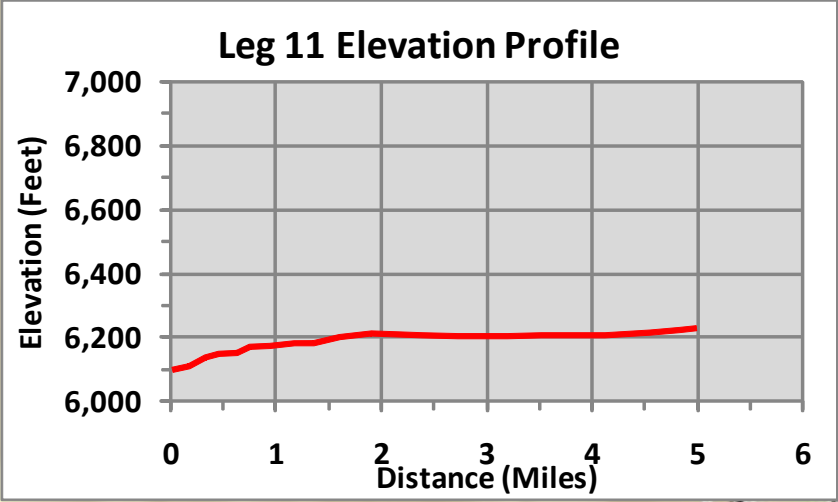

10

LEG 11

5.3 miles - Moderate

This leg reaches Tahoe City at Lake Tahoe.

- a.. Go back on Squaw Valley Road to Highway 89, running WITH traffic
- b.. ALERTLY cross the highway at the traffic signal and turn right on the other side, accessing the Truckee River Bike Path along the highway
- c.. Proceed along the Truckee River Bike Path to Tahoe City
- d.. Turn right and cross over the river using the pedestrian bridge
- e.. Stop at the exchange point in the Truckee River Bike Path parking lot

Vans: Drive on Highway 89 to Tahoe City. Turn right on Highway 89 (West Lake Blvd.) as it crosses "Fanny Bridge" over the Truckee River and heads south toward Homewood and South Lake Tahoe. Turn right into the Truckee River Pathway Parking Lot.