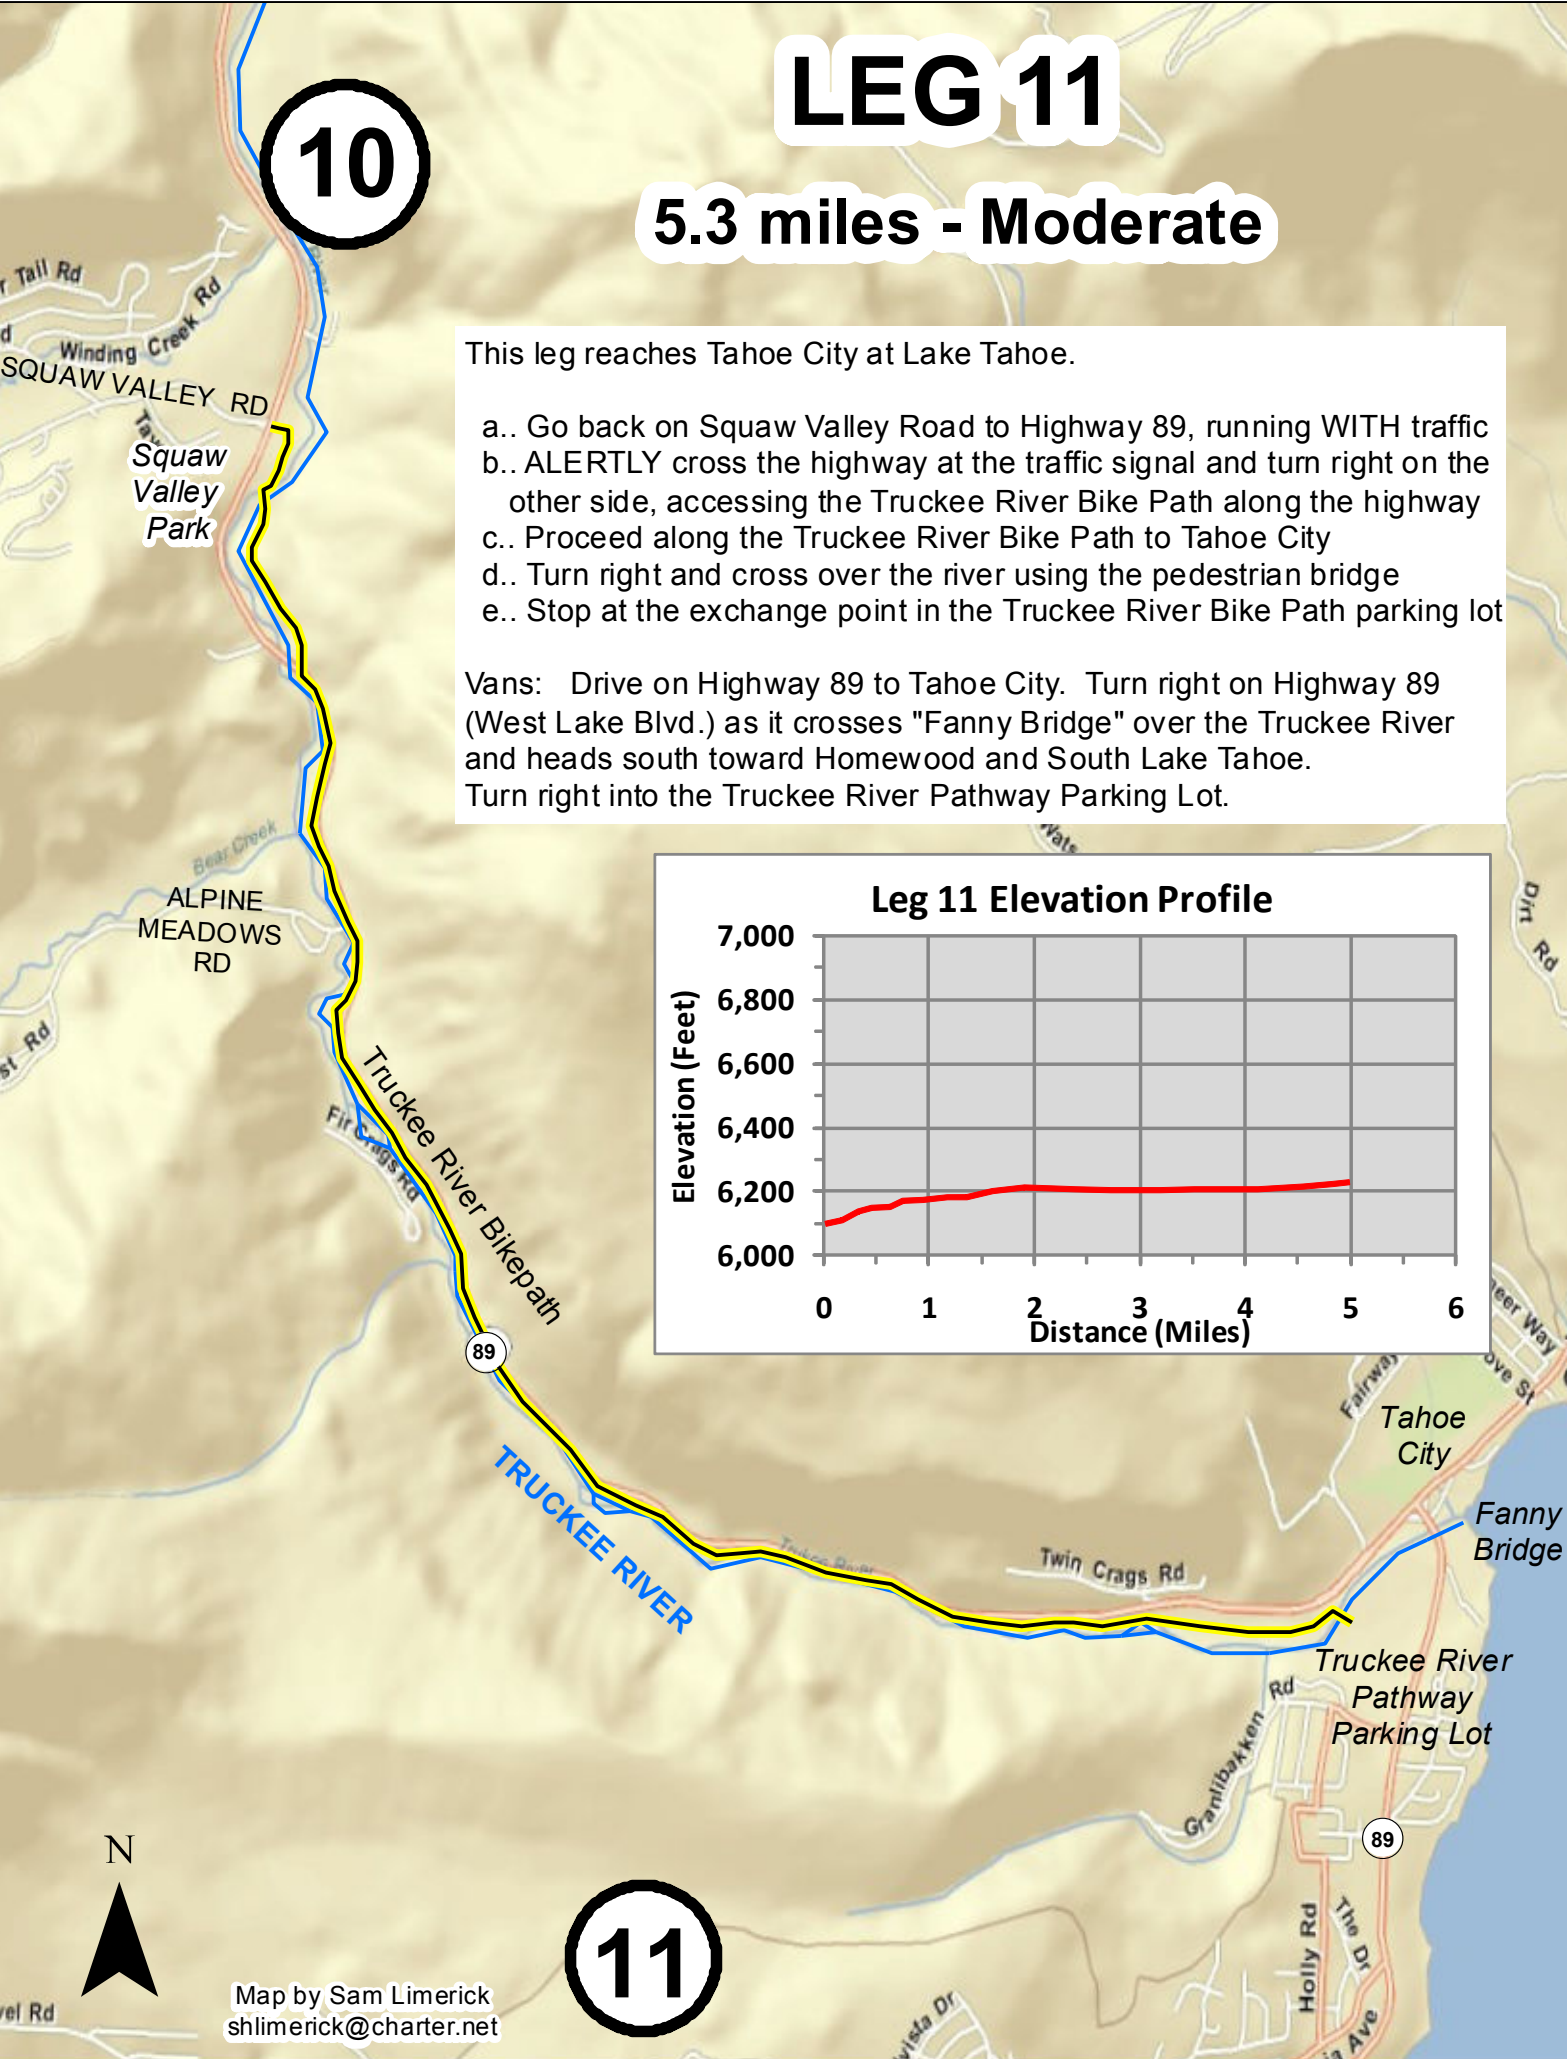

10

LEG 11

5.3 miles - Moderate

This leg reaches Tahoe City at Lake Tahoe.

- a.. Go back on Squaw Valley Road to Highway 89, running WITH traffic
- b.. ALERTLY cross the highway at the traffic signal and turn right on the other side, accessing the Truckee River Bike Path along the highway
- c.. Proceed along the Truckee River Bike Path to Tahoe City
- d.. Turn right and cross over the river using the pedestrian bridge
- e.. Stop at the exchange point in the Truckee River Bike Path parking lot

Vans: Drive on Highway 89 to Tahoe City. Turn right on Highway 89 (West Lake Blvd.) as it crosses "Fanny Bridge" over the Truckee River and heads south toward Homewood and South Lake Tahoe. Turn right into the Truckee River Pathway Parking Lot.