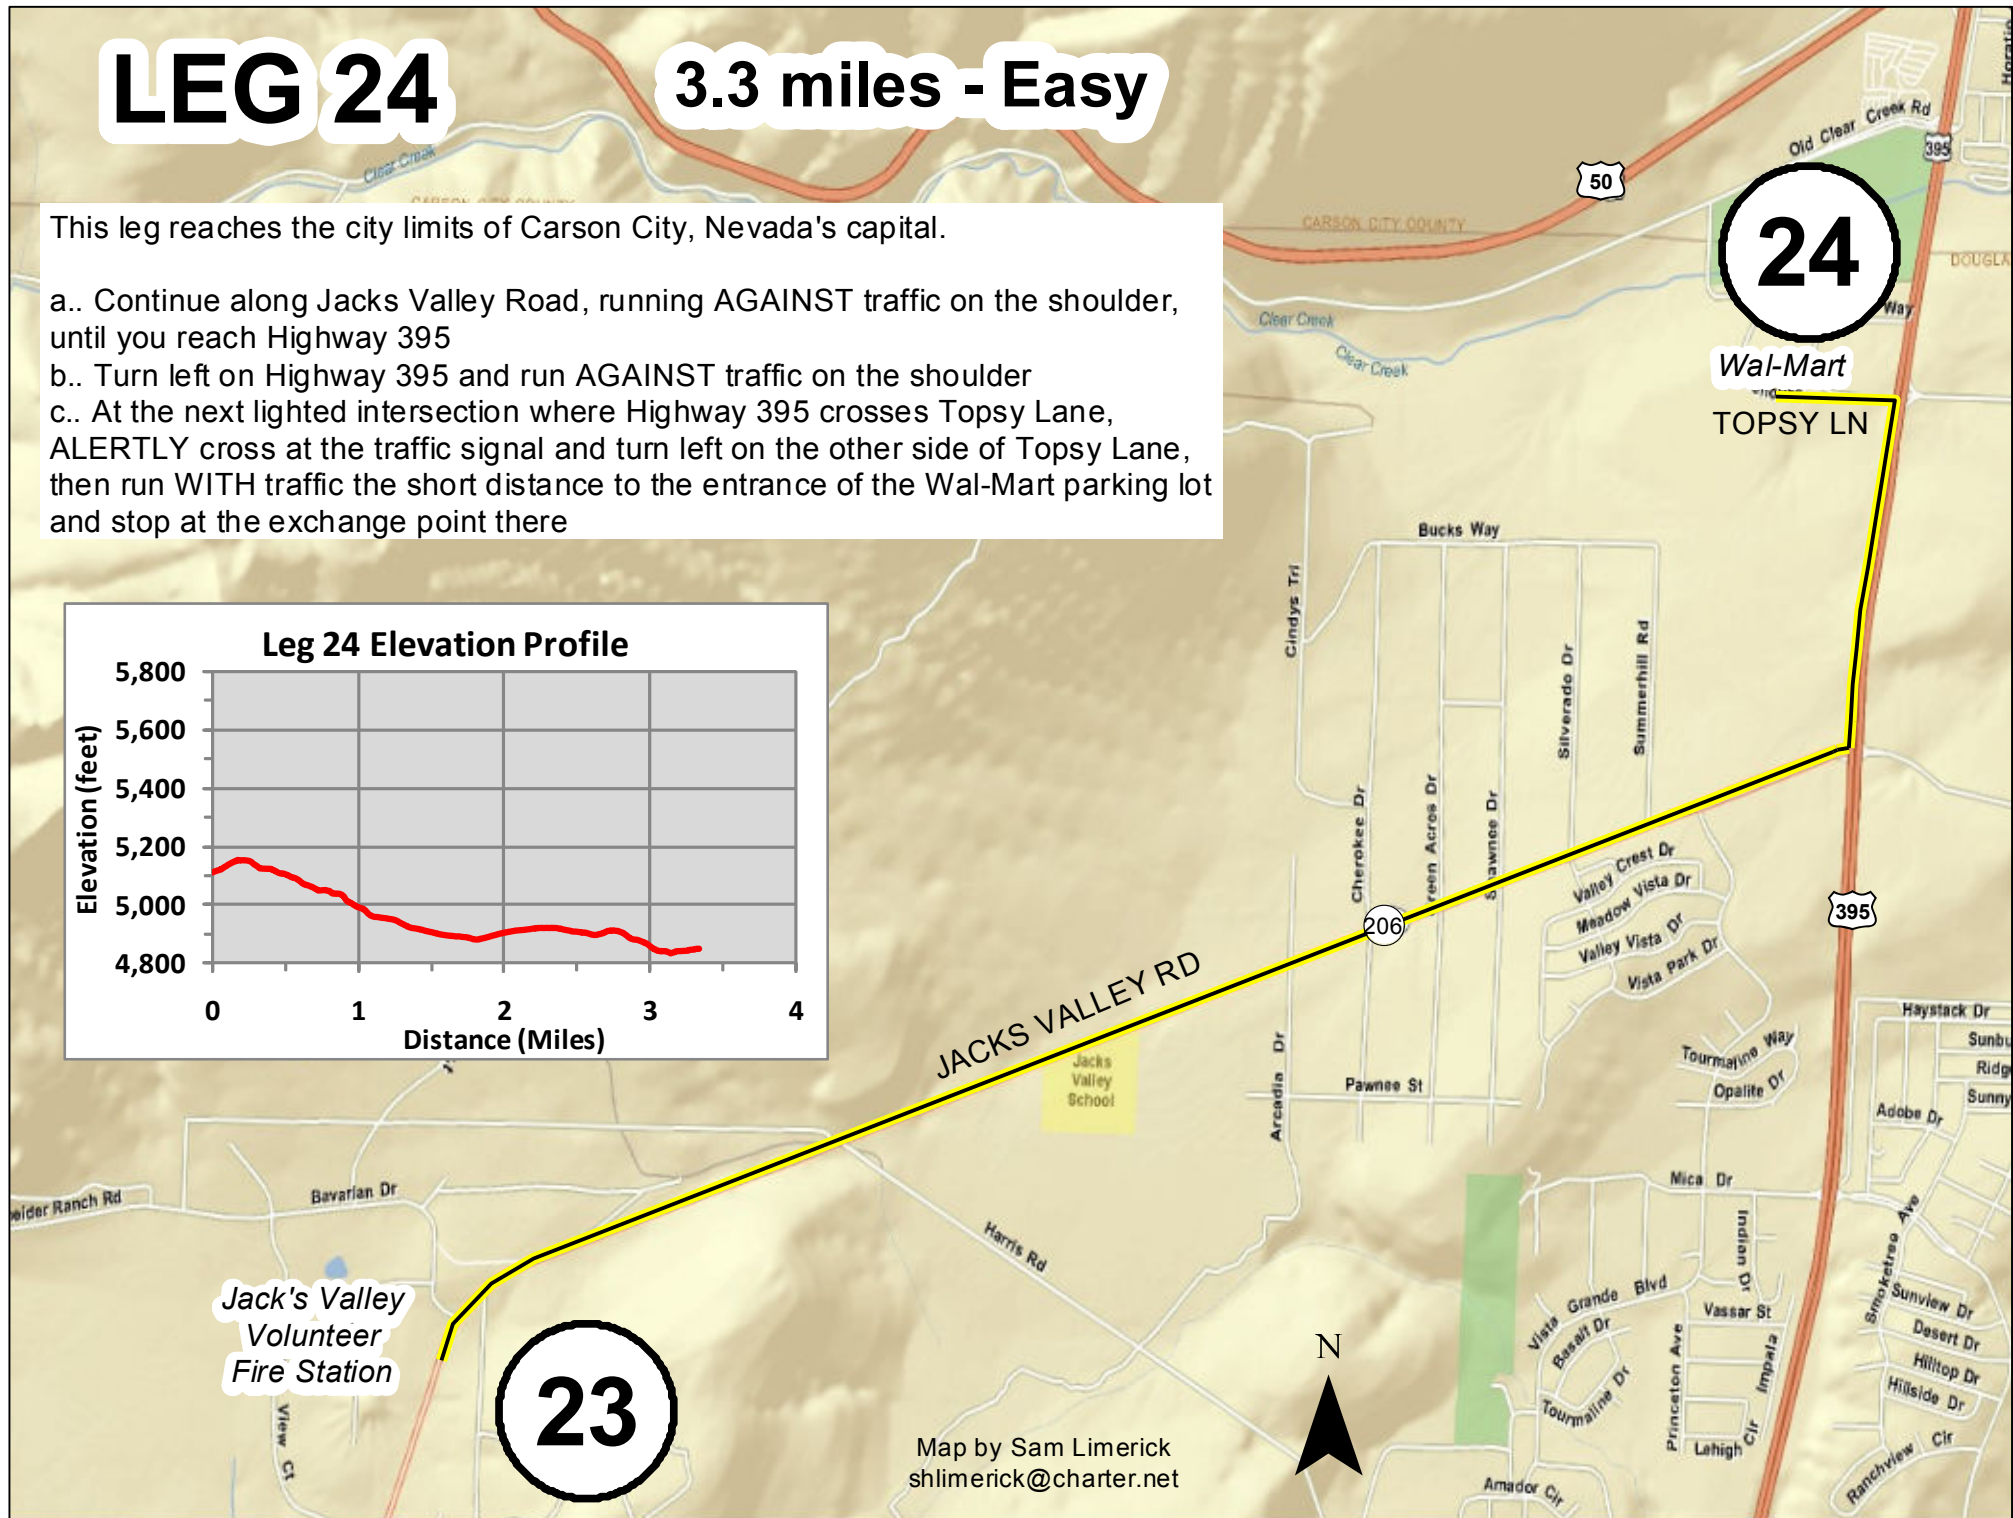

LEG 24

3.3 miles - Easy

This leg reaches the city limits of Carson City, Nevada's capital.

- a.. Continue along Jacks Valley Road, running AGAINST traffic on the shoulder, until you reach Highway 395
- b.. Turn left on Highway 395 and run AGAINST traffic on the shoulder
- c.. At the next lighted intersection where Highway 395 crosses Topsy Lane, ALERTLY cross at the traffic signal and turn left on the other side of Topsy Lane, then run WITH traffic the short distance to the entrance of the Wal-Mart parking lot and stop at the exchange point there

Map by Sam Limerick
shlimerick@charter.net