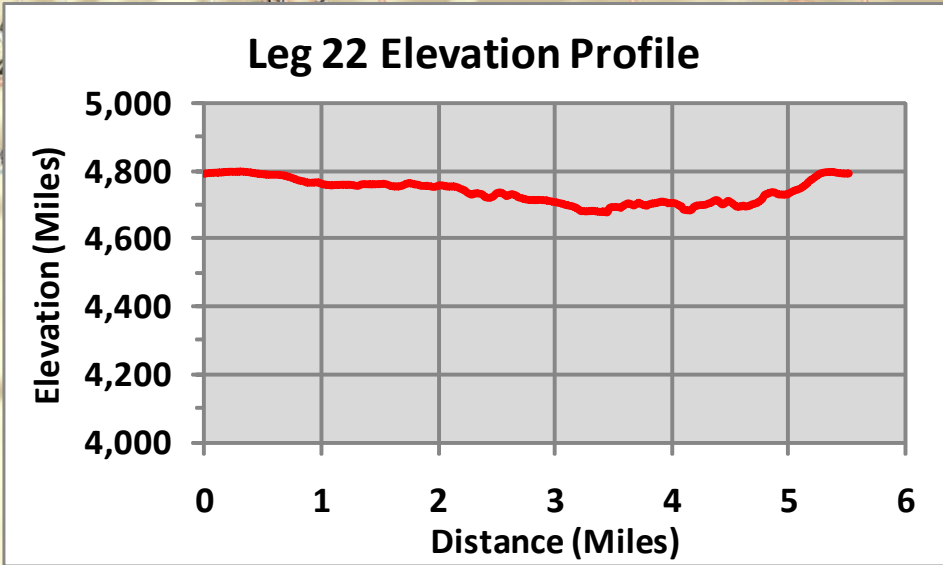

LEG 22

22

5.8 miles - Moderate

This leg travels to historic Genoa, Nevada.

a.. Turn left onto Foothill Road and proceed in a northerly direction, running AGAINST traffic using the shoulder, until you reach the exchange point at Mormon Station State Historic Park in the center of Genoa at the main intersection

21