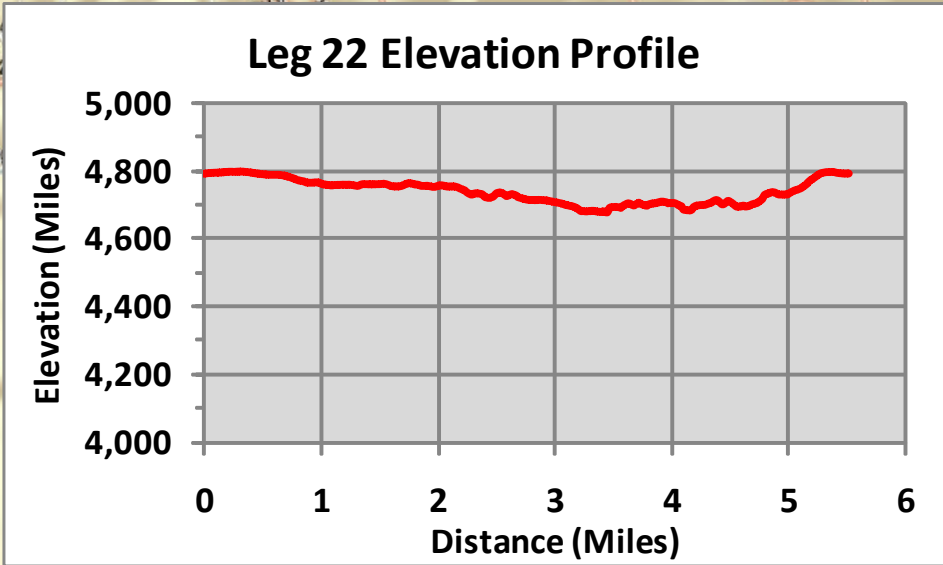

# LEG 22

22

5.8 miles - Moderate

This leg travels to historic Genoa, Nevada.

a.. Turn left onto Foothill Road and proceed in a northerly direction, running AGAINST traffic using the shoulder, until you reach the exchange point at Mormon Station State Historic Park in the center of Genoa at the main intersection

21