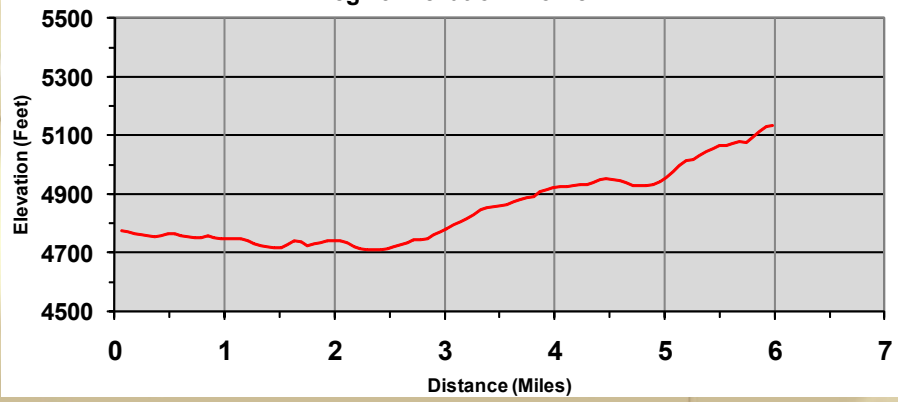

LEG 23

6.2 miles - Moderate

23

This leg travels from Genoa toward Carson City.

a.. Proceed in a northerly direction along Jacks Valley Road, running AGAINST traffic using the shoulder, until you reach the exchange point next to the Jacks Valley Volunteer Fire Station

Leg 23 Elevation Profile

22