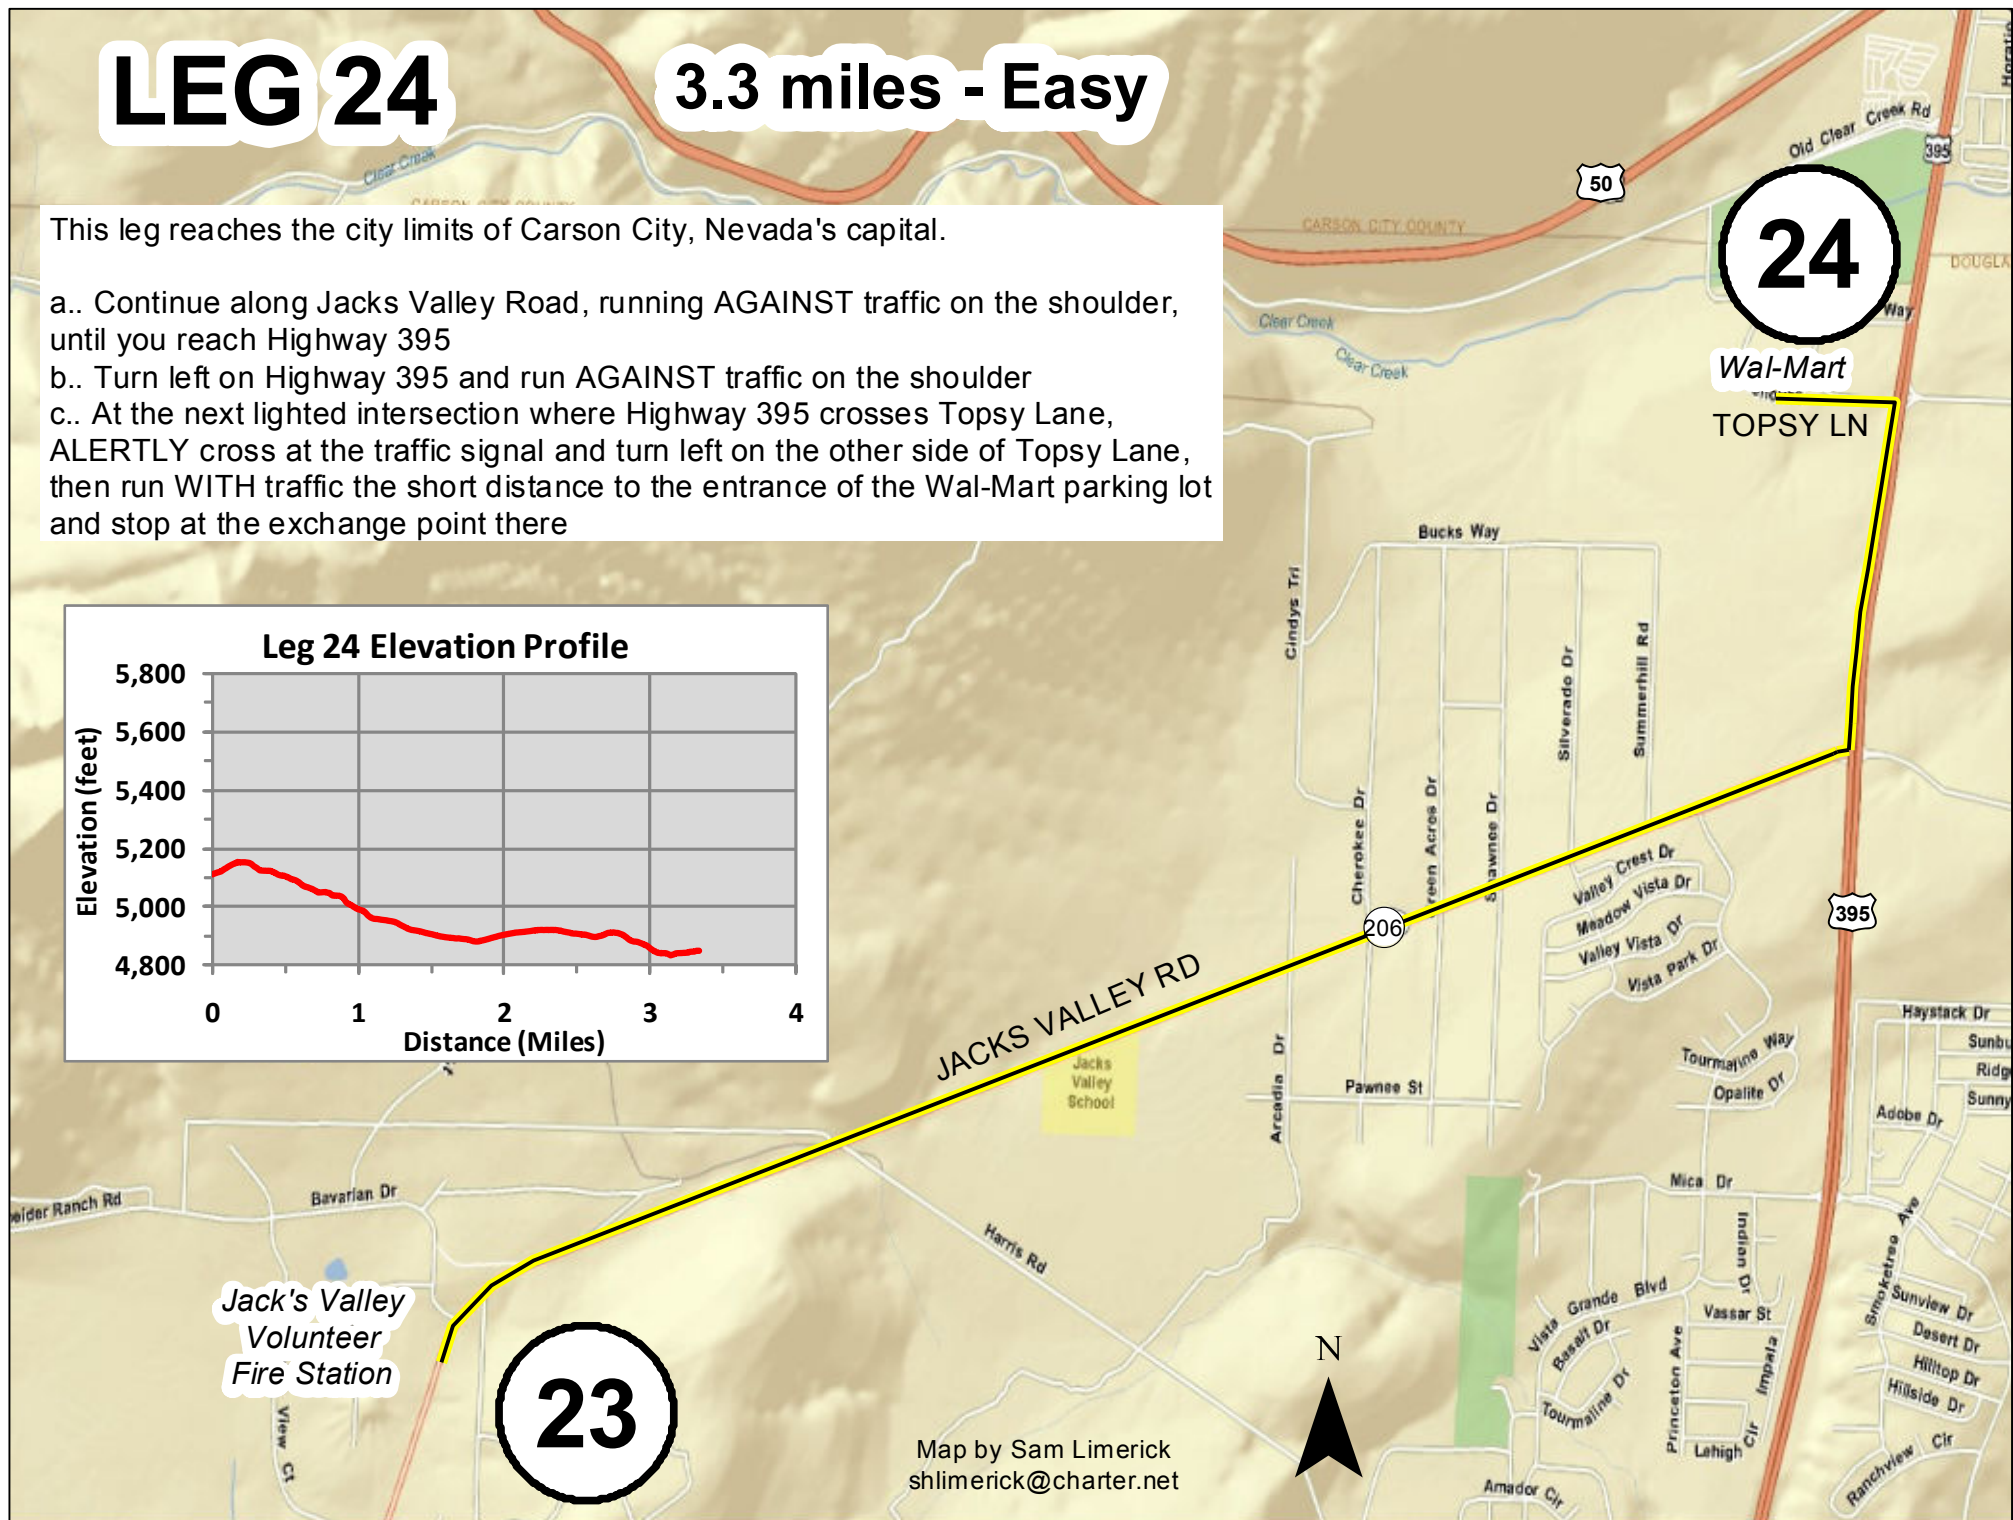

# LEG 24

3.3 miles - Easy

This leg reaches the city limits of Carson City, Nevada's capital.

- a.. Continue along Jacks Valley Road, running AGAINST traffic on the shoulder, until you reach Highway 395
- b.. Turn left on Highway 395 and run AGAINST traffic on the shoulder
- c.. At the next lighted intersection where Highway 395 crosses Topsy Lane, ALERTLY cross at the traffic signal and turn left on the other side of Topsy Lane, then run WITH traffic the short distance to the entrance of the Wal-Mart parking lot and stop at the exchange point there

Map by Sam Limerick  
shlimerick@charter.net