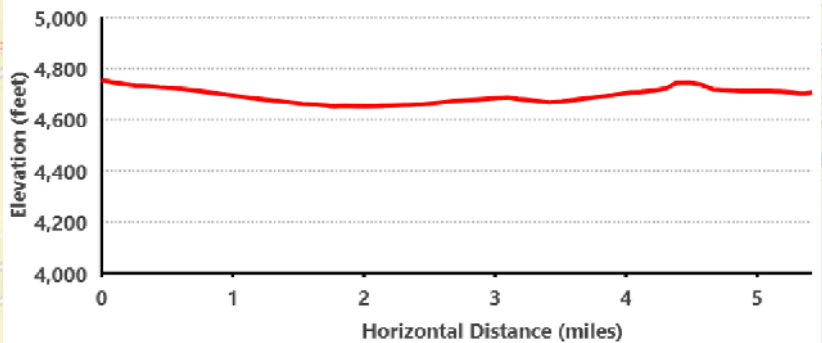

26

LEG 26

5.2 miles -
Moderate

— Leg 26 Route

N

Leg 26 Elevation Profile

This leg travels through downtown Carson City with its many historic buildings including the State Capital Building.

- a... Exit the Southgate Shopping Center
- b... Right on Eagle Station for 0.2
- c... Left on Silver Sage for about 1.0
- d... Silver Sage becomes South Roop; continue north for another 1.1
- e... Left on 5th for 0.3
- f... Right on Carson for 0.4, passing the State of Nevada Capitol. Run on the right on the sidewalk.
- g... Right on Robinson for 0.3
- h... Left on Roop which becomes N. Roop for a total of 1.7
- i... At College Parkway, turn right and run on the right side of sidewalk for 0.2
- j.... Right on Market for 0.1