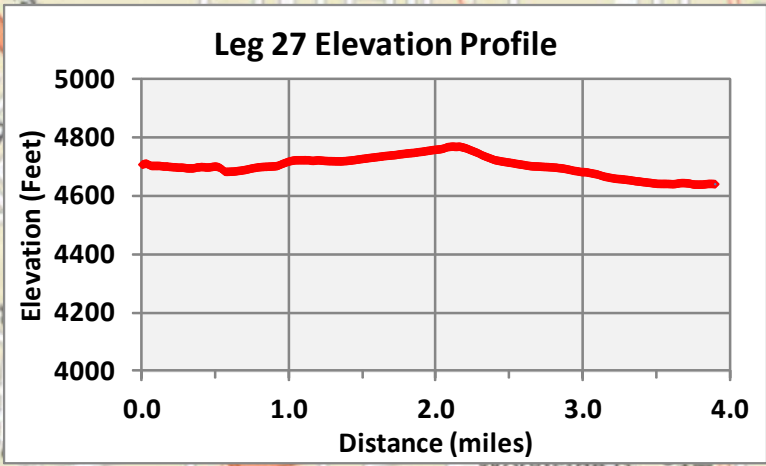

This leg goes around the airport and stops just short of Highway 50.

- a..Continue on Barnhard for less than 0.1
- b..Left on Market for less than 0.1
- c..Right on College Parkway for about 0.5 staying on the right on the sidewalk and carefully passing by the freeway entrance and exit
- d..Left on Goni for 0.5
- e..Right on Arrowhead for 2.7
- f..Stop on the left at the intersection with Centennial Park Drive.

Vans should park to the north of the exchange along Centennial Park Drive.

LEG 27

3.9 miles - Moderate

Map by Sam Limerick
samlimerick@gmail.com