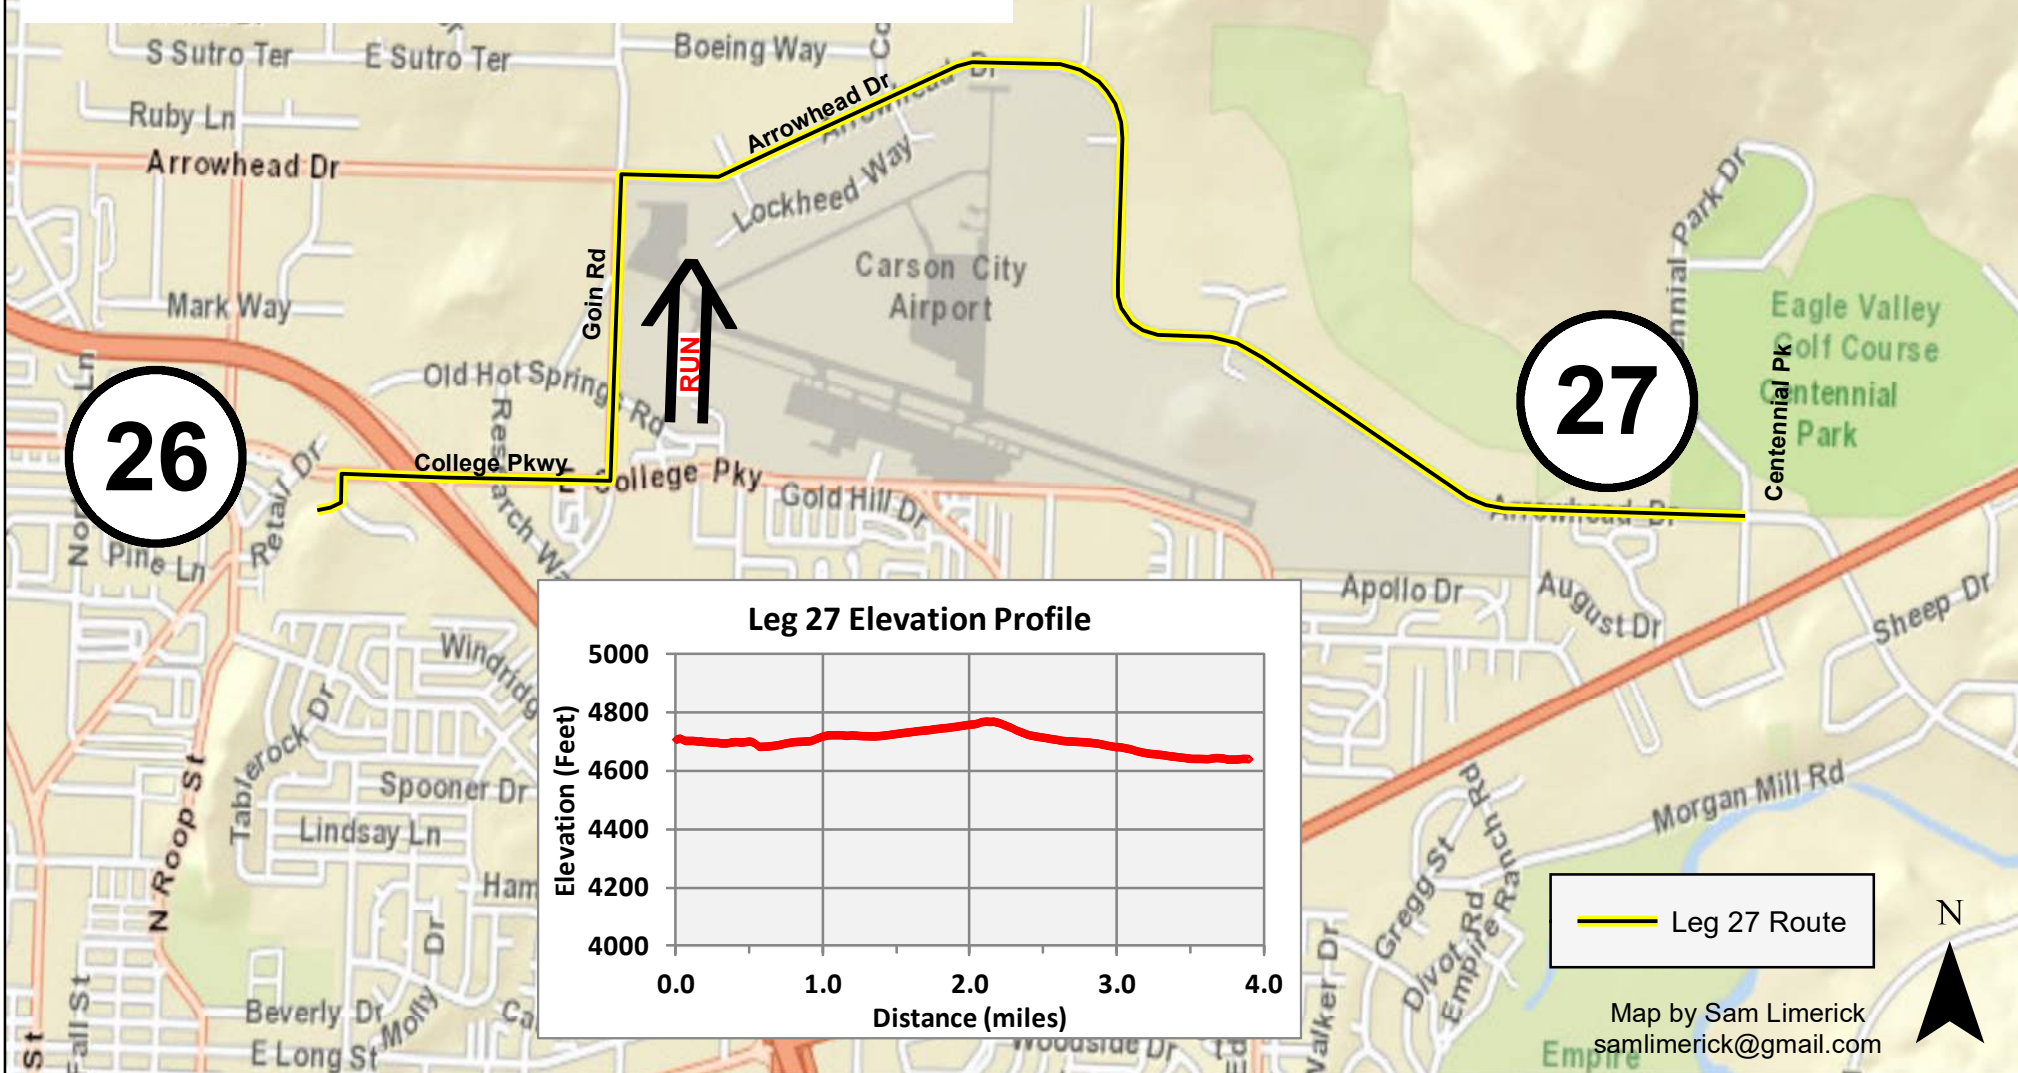

This leg goes around the airport and stops just short of Highway 50.

- a..Continue on Barnhard for less than 0.1
- b..Left on Market for less than 0.1
- c..Right on College Parkway for about 0.5 staying on the right on the sidewalk and carefully passing by the freeway entrance and exit
- d..Left on Goni for 0.5
- e..Right on Arrowhead for 2.7
- f..Stop on the left at the intersection with Centennial Park Drive.

Vans should park to the north of the exchange along Centennial Park Drive.

LEG 27

3.9 miles - Moderate

Map by Sam Limerick
samlimerick@gmail.com