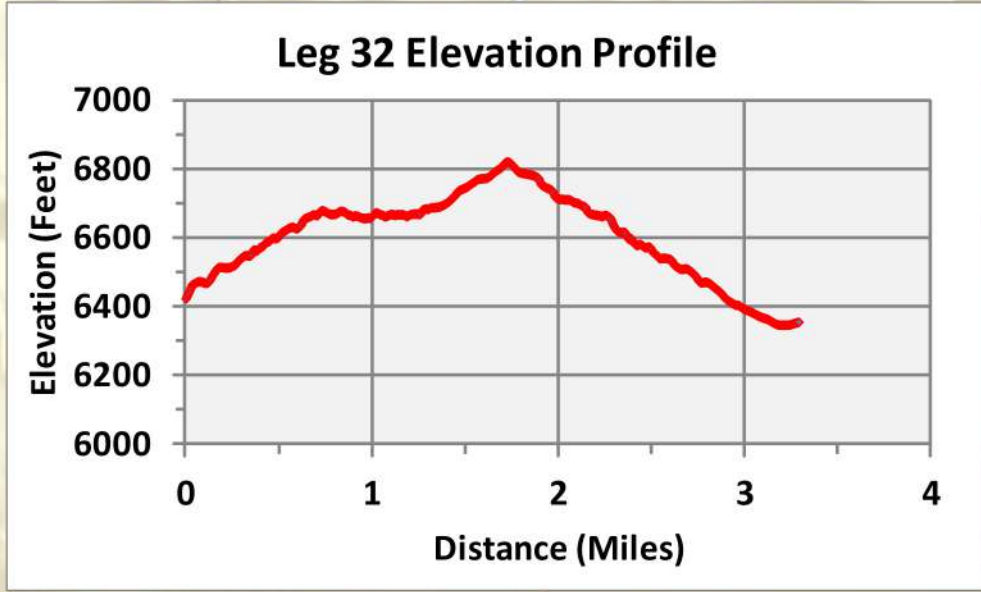

32

LEG 32

3.3 miles - Most Difficult

This leg crosses Geiger Summit and continues toward Reno.

a..Return to and continue along State Route 341, running WITH traffic and running CAUTIOUSLY, running about 0.2 past the intersection with Cartwright Road to the new exchange on the right.

Vans: park beyond the exchange in the designated parking lot. DO NOT PARK along or across the highway or on Cartwright Road.

— Leg 32 Route

31