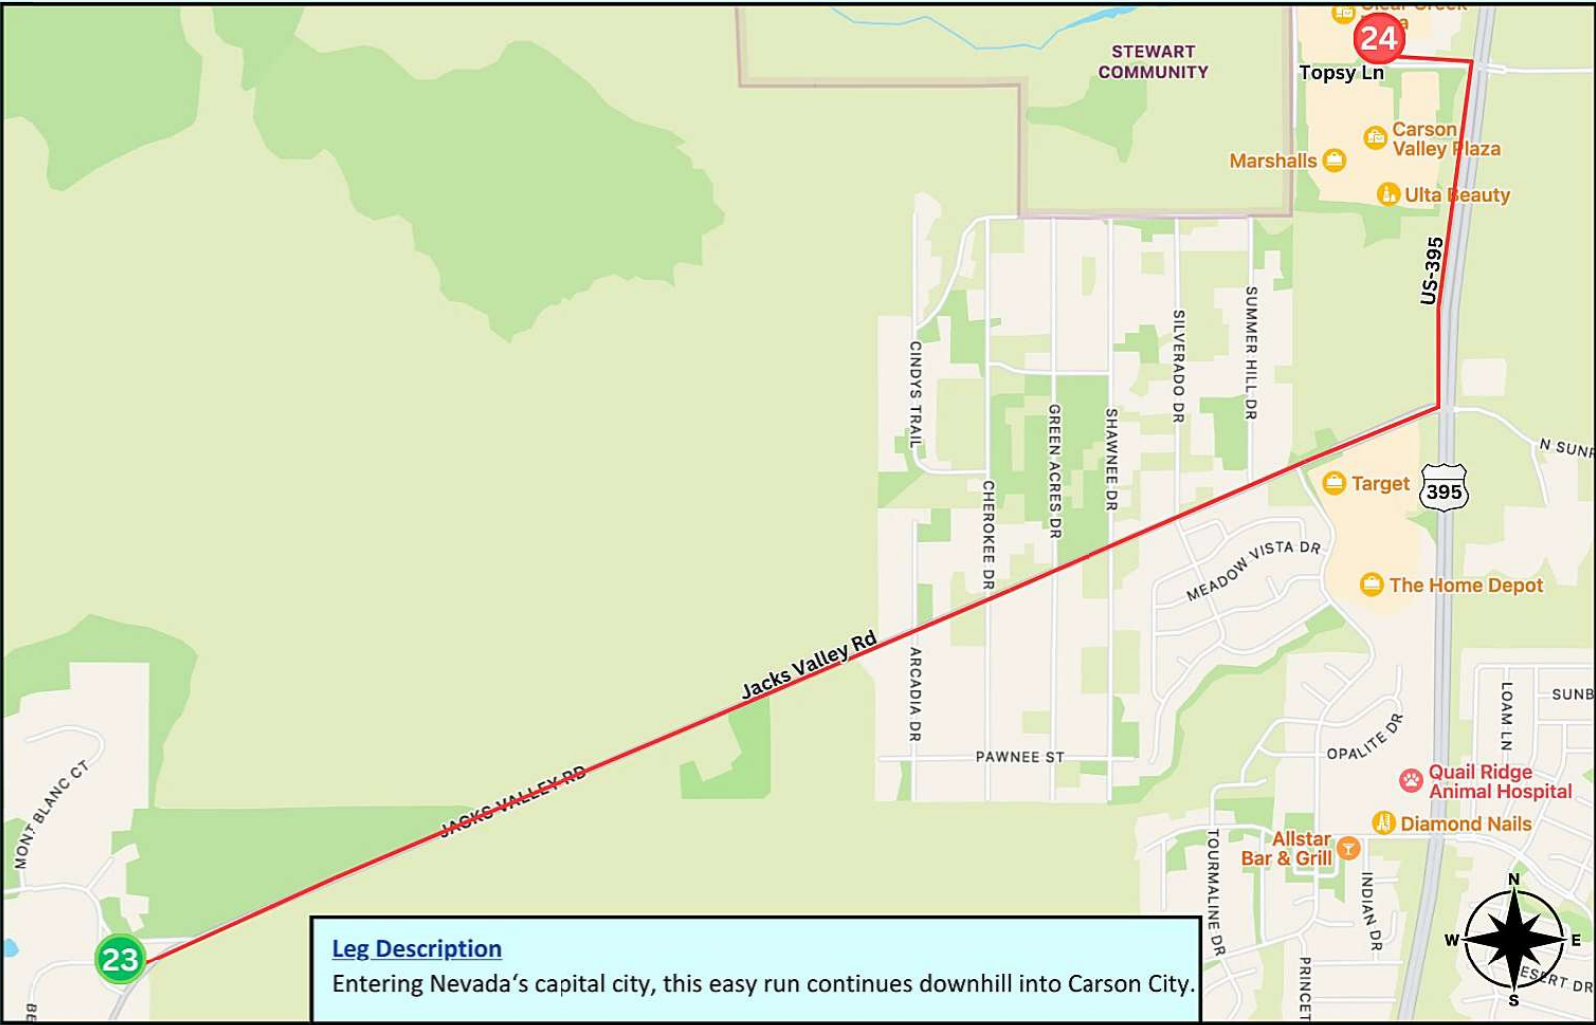

LEG 24

3.2 MILES/EASY

XP 23 GPS: Jacks Valley, Volunteer Fire Station

3450 Jacks Valley Rd, Carson City NV

Van Exchange Point

XP 24 GPS: South Walmart, Carson City

3770 US-395, Carson City, NV

Runner Directions

1. Continue along Jacks Valley Rd, running AGAINST traffic on the shoulder, until you reach Highway US-395.
2. Turn left on US-395 and run AGAINST traffic on the shoulder.
3. At the next lighted intersection where US-395 crosses Topsy Ln, ALERTLY cross at the traffic signal and turn left on the other side of Topsy Ln. Then run WITH traffic the short distance to the entrance of the Wal-Mart parking lot and stop at the exchange point.