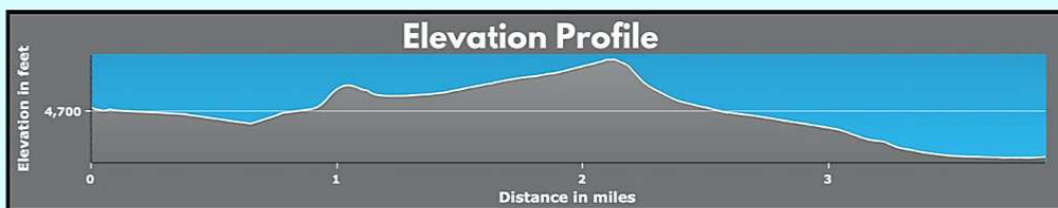

Total Elevation Gain/Loss

Total Gain 97 ft
Total Loss 163 ft