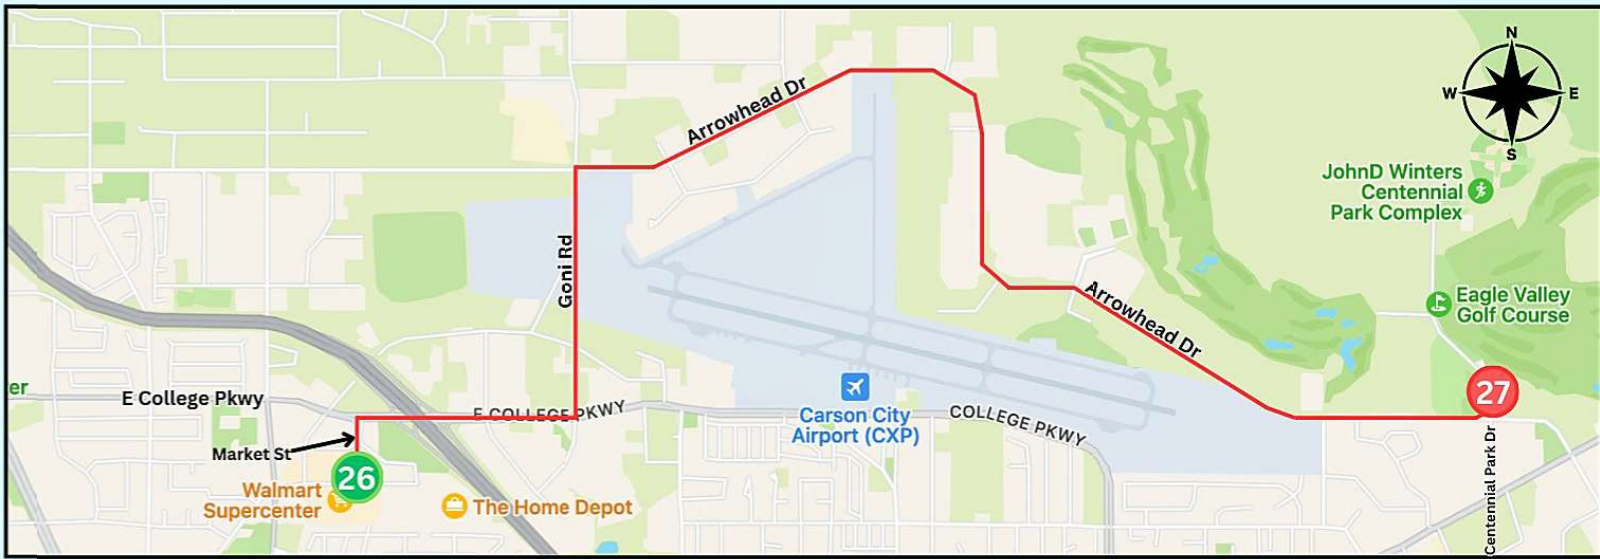

LEG 27

3.9 MILES/MODERATE

XP 26 GPS: North Walmart

3200 Market St, Carson City, NV
89706

XP 27 GPS: Arrowhead

Dr./Centennial Park Dr. Intersection

39.190109, -119.707325

Leg Description

This mellow leg goes around the airport and stops just short of Highway 50.

Runner Directions

1. Leave XP 25 by heading directly north on Market St, toward College Parkway.
2. Turn right on College Parkway, continue for about 0.5 miles staying on the right sidewalk and carefully passing by the freeway entrance and exit.
3. Turn left on Goni Rd. for 0.5 miles.
4. Turn right on Arrowhead Dr. for 2.7 miles.
5. Stop at the intersection with Centennial Park Dr.

Van Directions

When approaching Centennial Dr. from Arrowhead Dr., XP 27 will be at the intersection. Turn left on to Centennial Dr. for parking. Parking is allowed on BOTH sides of Centennial Dr.

Key Rules