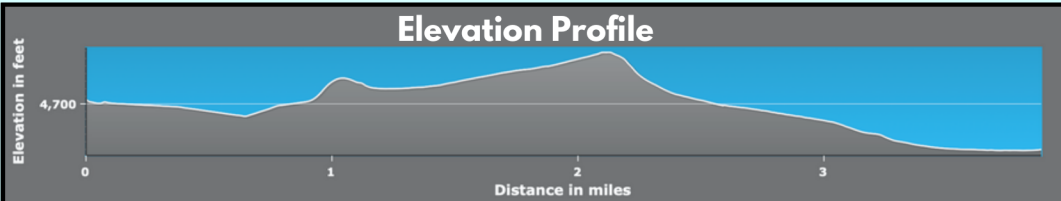

Total Elevation Gain/Loss

Total Gain 97 ft
Total Loss 163 ft