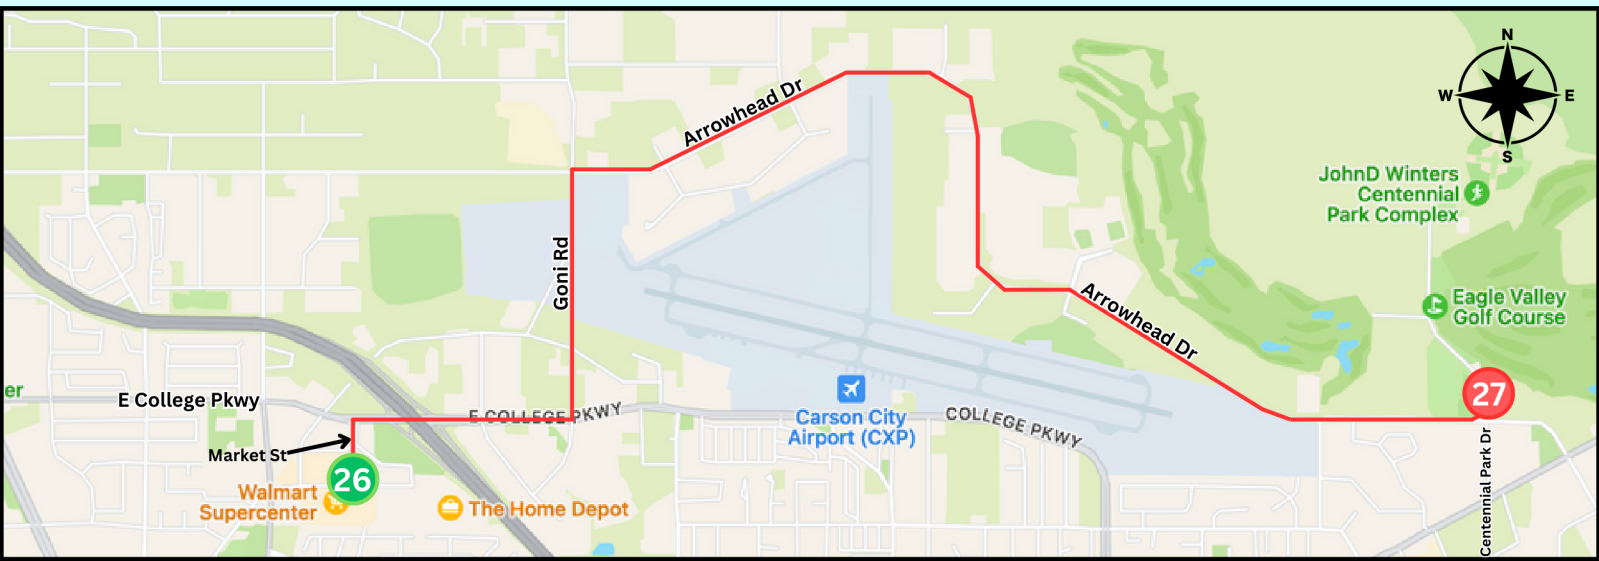

# LEG 27 3.9 MILES/MODERATE

**XP 26 GPS: North Walmart**  
3200 Market St, Carson City, NV  
89706

**XP 27 GPS: Arrowhead Dr./Centennial Park Dr. Intersection**  
39.190109, -119.707325

### Leg Description

This mellow leg goes around the airport and stops just short of Highway 50.

### Runner Directions

1. Leave XP 25 by heading directly north on Market St, toward College Parkway.
2. Turn right on College Parkway, continue for about 0.5 miles staying on the right sidewalk and carefully passing by the freeway entrance and exit.
3. Turn left on Goni Rd. for 0.5 miles.
4. Turn right on Arrowhead Dr. for 2.7 miles.
5. Stop at the intersection with Centennial Park Dr.

### Van Directions

When approaching Centennial Dr. from Arrowhead Dr., XP 27 will be at the intersection. Turn left on to Centennial Dr. for parking. Parking is allowed on BOTH sides of Centennial Dr.