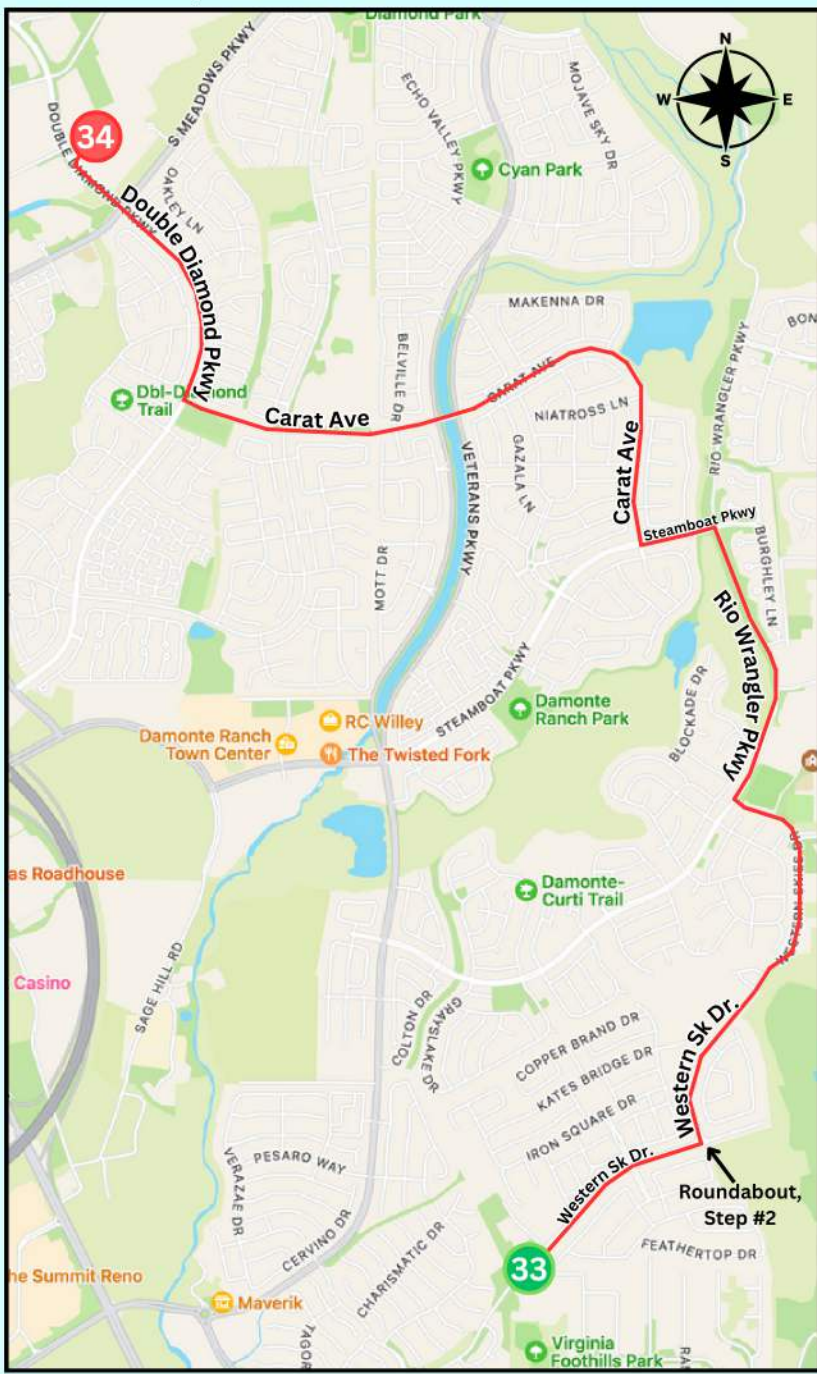

# LEG 34 5.1 MILES/MODERATE

**XP 33 GPS: Western Skies Dr./Reading St. Intersection by Brown Elementary School**  
39.404297, -119.726343

**XP 34 GPS: Parkway Athletic Club**  
9400 Double Diamond Pkwy, Reno, NV 89521

### Leg Description

This leg zigs and zags across south Reno, study your turns and street names.

### Runner Directions

1. Continue due east on Western Skies Dr. 0.6 miles until you reach the roundabout.
2. At the roundabout, you essentially will turn left, but staying on Western Skies Dr. for another 1.1 miles.
3. Turn right on Rio Wrangler Pkwy. for 0.8 miles passing Damonte Ranch High School along the way.
4. Left on Steamboat Parkway for about 0.2 miles.
5. Right on Carat Ave. for about 1.7 miles.
6. Right on Double Diamond Parkway running WITH traffic for 0.7 miles to the exchange in front of Parkway Athletic Club.

### Van Directions

After completing Western Skies Dr. to Rio Wrangler Pkwy., you may follow the runner the entire route of the run.