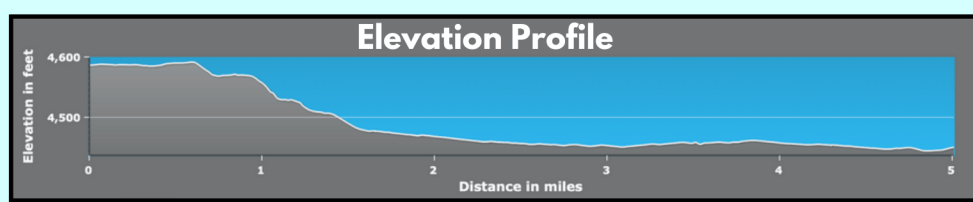

Leg Description

This leg zigs and zags across south Reno, study your turns and street names.

Runner Directions

1. Continue due east on Western Skies Dr. 0.6 miles until you reach the roundabout.
2. At the roundabout, you essentially will turn left, but staying on Western Skies Dr. for another 1.1 miles.
3. Turn right on Rio Wrangler Pkwy. for 0.8 miles passing Damonte Ranch High School along the way.
4. Left on Steamboat Parkway for about 0.2 miles.
5. Right on Carat Ave. for about 1.7 miles.
6. Right on Double Diamond Parkway running WITH traffic for 0.7 miles to the exchange in front of Parkway Athletic Club.

Van Directions

After completing Western Skies Dr. to Rio Wrangler Pkwy., you may follow the runner the entire route of the run.

Key Rules

Teams may use the bathrooms at Parkway Athletic Club. Please be respectful of their space, property, and generosity.

Total Elevation Gain/Loss

Total Gain 9 ft
Total Loss 146 ft