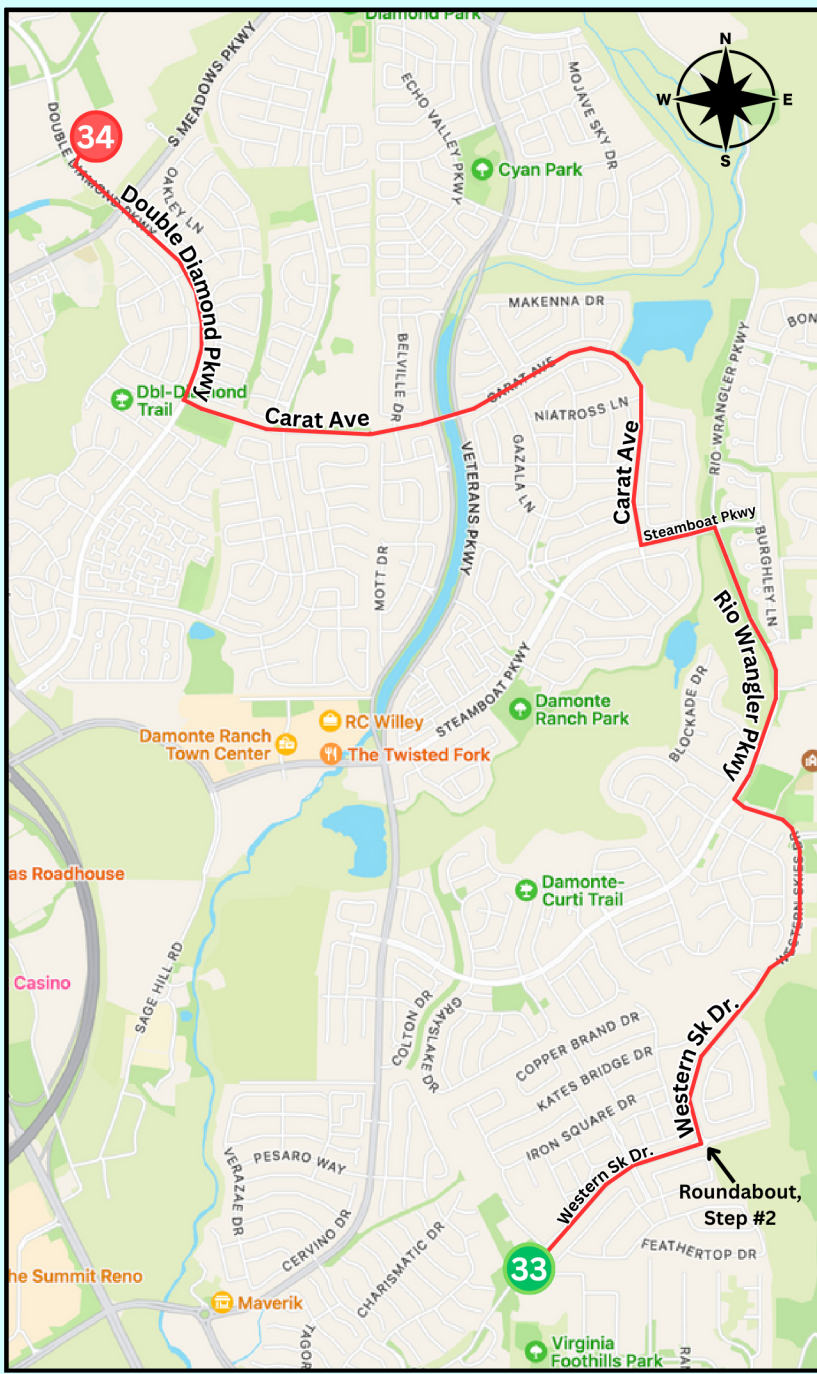

LEG 34 5.1 MILES/MODERATE

XP 33 GPS: Western Skies Dr./Reading St. Intersection by Brown Elementary School
39.404297, -119.726343

XP 34 GPS: Parkway Athletic Club
9400 Double Diamond Pkwy, Reno, NV 89521

Leg Description

This leg zigs and zags across south Reno, study your turns and street names.

Runner Directions

1. Continue due east on Western Skies Dr. 0.6 miles until you reach the roundabout.
2. At the roundabout, you essentially will turn left, but staying on Western Skies Dr. for another 1.1 miles.
3. Turn right on Rio Wrangler Pkwy. for 0.8 miles passing Damonte Ranch High School along the way.
4. Left on Steamboat Parkway for about 0.2 miles.
5. Right on Carat Ave. for about 1.7 miles.
6. Right on Double Diamond Parkway running WITH traffic for 0.7 miles to the exchange in front of Parkway Athletic Club.

Van Directions

After completing Western Skies Dr. to Rio Wrangler Pkwy., you may follow the runner the entire route of the run.

Key Rules

Teams may use the bathrooms at Parkway Athletic Club. Please be respectful of their space, property, and generosity.